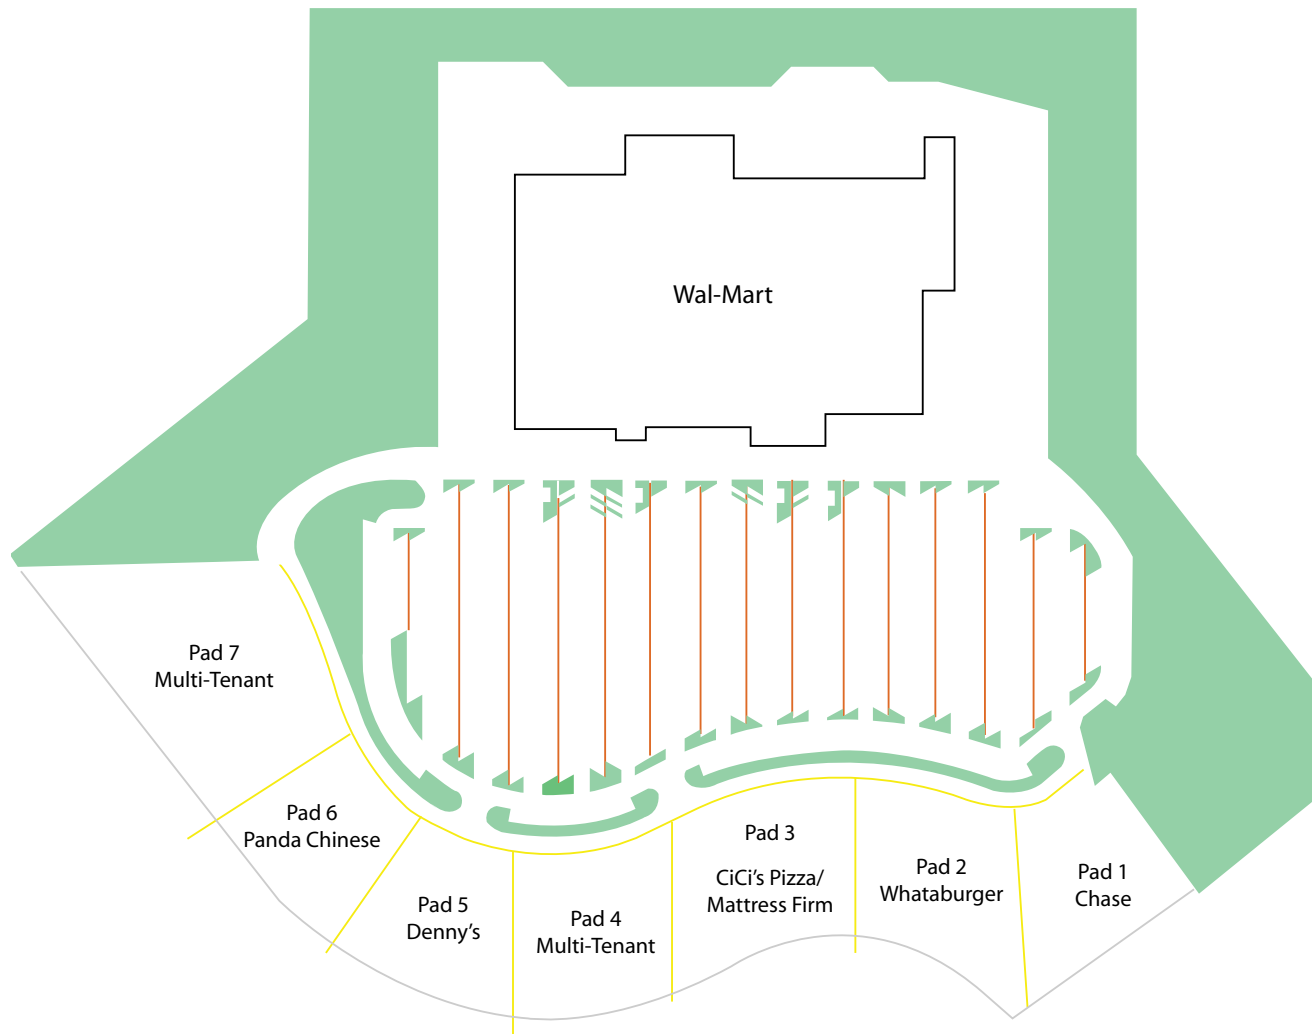

We get retail.

League City Marketplace
League City, TX
Interstate 45 at FM 646

League City Marketplace Pad Division

• *Layout and Arrangement Subject to Change* •

League City Marketplace Pad 7

• *Layout and Arrangement Subject to Change* •

League City Marketplace Demographics

I-45 at FM 646
League City, TX 77573

Prepared on: October 9, 2007
© 2007 CLARITAS INC. All rights reserved.