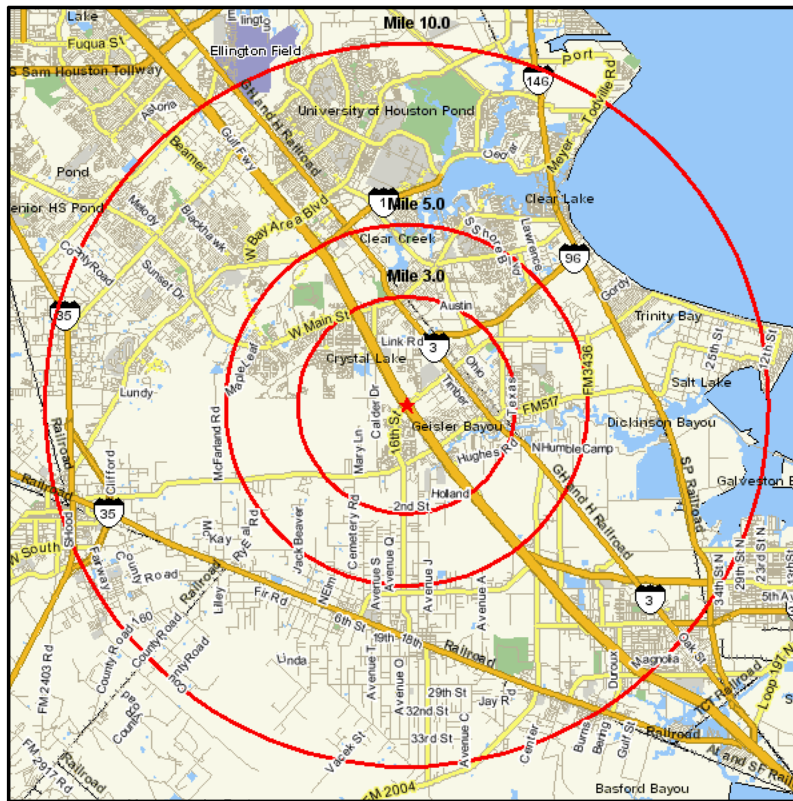

We get retail.

League City Marketplace
League City, TX
Interstate 45 at FM 646

League City Marketplace Pad Division

• *Layout and Arrangement Subject to Change* •

League City Marketplace Pad 7

• *Layout and Arrangement Subject to Change* •

League City Marketplace Demographics

I-45 at FM 646
League City, TX 77573

Prepared on: October 9, 2007
© 2007 CLARITAS INC. All rights reserved.